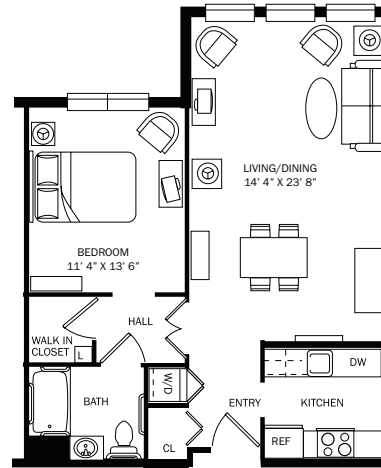

# INDEPENDENT LIVING | SUITES

**ONE BEDROOM I**  
688 SQ FT

**ONE BEDROOM II**  
845 SQ FT

**TWO BEDROOM/TWO BATH**  
1150 SQ FT

**TWO BEDROOM/THREE BATH**  
1523 SQ FT

B

**BRANDYWINE**

HUNTINGTON TERRACE  
INDEPENDENT LIVING, ASSISTED LIVING, AND MEMORY CARE