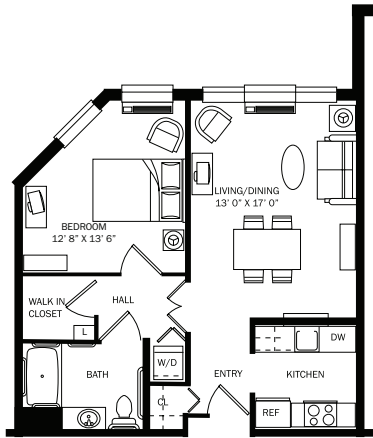

# INDEPENDENT LIVING | SUITES

**ONE BEDROOM I**  
688 SQ FT

**ONE BEDROOM II**  
845 SQ FT

**TWO BEDROOM/TWO BATH**  
1150 SQ FT

**TWO BEDROOM/THREE BATH**  
1523 SQ FT

B

**BRANDYWINE**

HUNTINGTON TERRACE  
INDEPENDENT LIVING, ASSISTED LIVING, AND MEMORY CARE