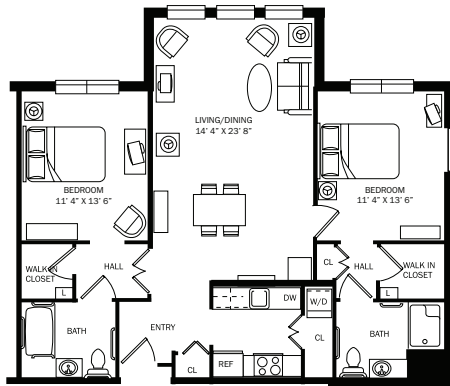

# INDEPENDENT LIVING | SUITES

**ONE BEDROOM I**  
688 SQ FT

**ONE BEDROOM II**  
845 SQ FT

**TWO BEDROOM/TWO BATH**  
1150 SQ FT

**TWO BEDROOM/THREE BATH**  
1523 SQ FT

B

**BRANDYWINE**

HUNTINGTON TERRACE  
INDEPENDENT LIVING, ASSISTED LIVING, AND MEMORY CARE