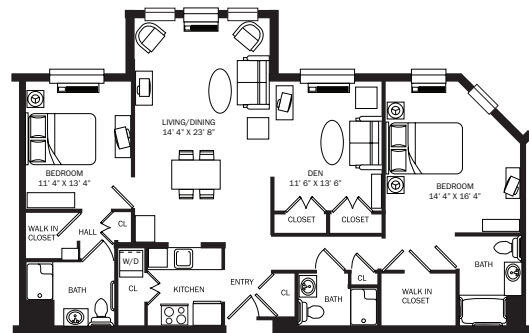

# INDEPENDENT LIVING | SUITES

**ONE BEDROOM I**  
688 SQ FT

**ONE BEDROOM II**  
845 SQ FT

**TWO BEDROOM/TWO BATH**  
1150 SQ FT

**TWO BEDROOM/THREE BATH**  
1523 SQ FT

B

**BRANDYWINE**

HUNTINGTON TERRACE  
INDEPENDENT LIVING, ASSISTED LIVING, AND MEMORY CARE